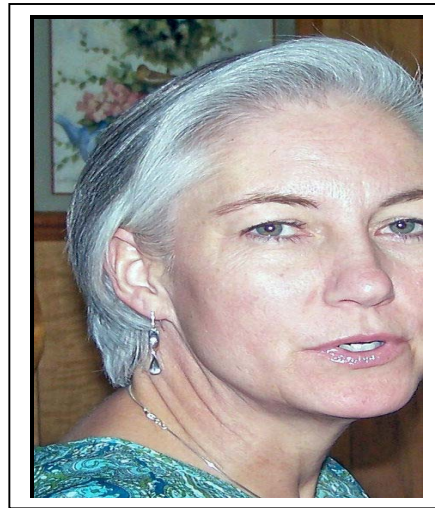

MISSING

IF YOU HAVE INFORMATION ABOUT **Pamela Biggers**

Call the Bay County FL Sheriff's Dept. at **(850) 747-4700**

DOB: October 12, 1952
Missing: January 28, 2008
Age at disappearance: 52
Sex: Female
Race: White
Hair: Gray
Eyes: Green
Height: 5' 8"
Weight: 135 lbs
Missing From: Panama City, FL

Pam may be wearing a wedding band and an aquamarine stone ring. She was last seen wearing a white sweater, and black pants with white pin stripes.

CIRCUMSTANCES

Pam was working out of town and left all her possessions in her hotel room. Family members state that she suffers from a health condition that can leave her disoriented.